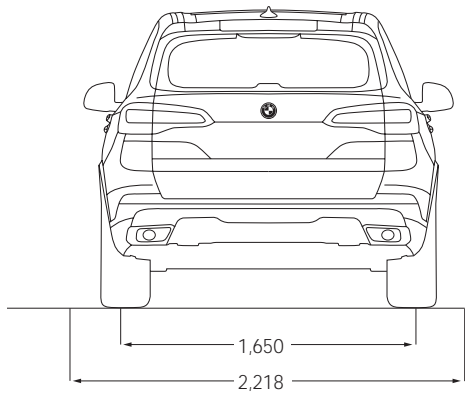

BMW X5 xDrive45e iPerformance			
SAV			
			-
12 / 80-105	/	-	/

			-
(Li-Ion) -			
68		-	
354.2			
2			
10 / 2.2	/		
10.6			***(0-100%)

		BMW EfficientDynamics
^ / ^		ECO PRO /
^ / ^		/ ****

*
**
***
****