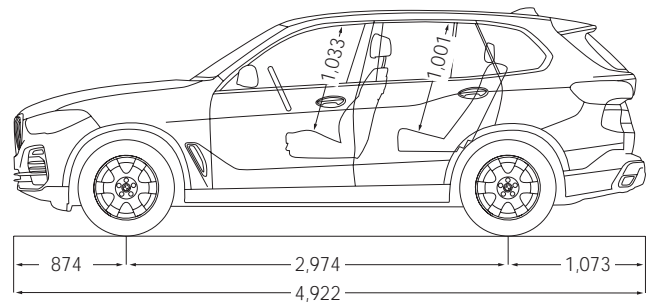

BMW X5 xDrive45e iPerformance			
SAV			
			-
12 / 80-105	/	-	/

			-
(Li-Ion) -			
68		-	
354.2			
2			
10 / 2.2	/		
10.6			***(0-100%)

		BMW EfficientDynamics
^ / ^		ECO PRO /
^ / ^		/ ****

*
**
***
****