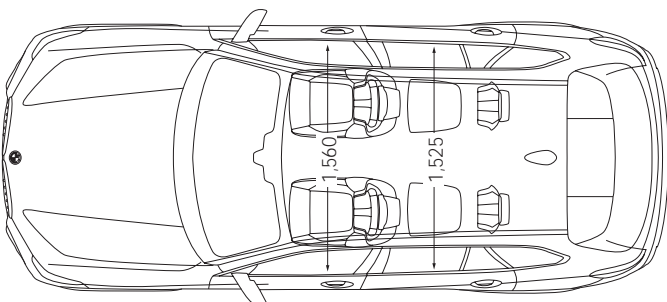

BMW X5 xDrive45e iPerformance			
SAV			
			-
12 / 80-105	/	-	/

			-
(Li-Ion) -			
68		-	
354.2			
2			
10 / 2.2	/		
10.6			***(0-100%)

		BMW EfficientDynamics
^ / ^		ECO PRO /
^ / ^		/ ****

*
**
***
****