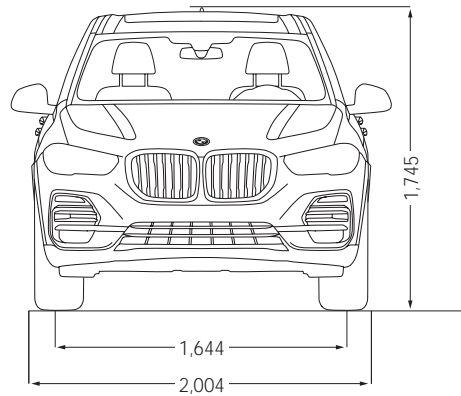

BMW X5 xDrive45e iPerformance			
SAV			
			-
12 / 80-105	/	-	/

			-
(Li-Ion) -			
68		-	
354.2			
2			
10 / 2.2	/		
10.6			***(0-100%)

		BMW EfficientDynamics
^ / ^		ECO PRO /
^ / ^		/ ****

*
**
***
****